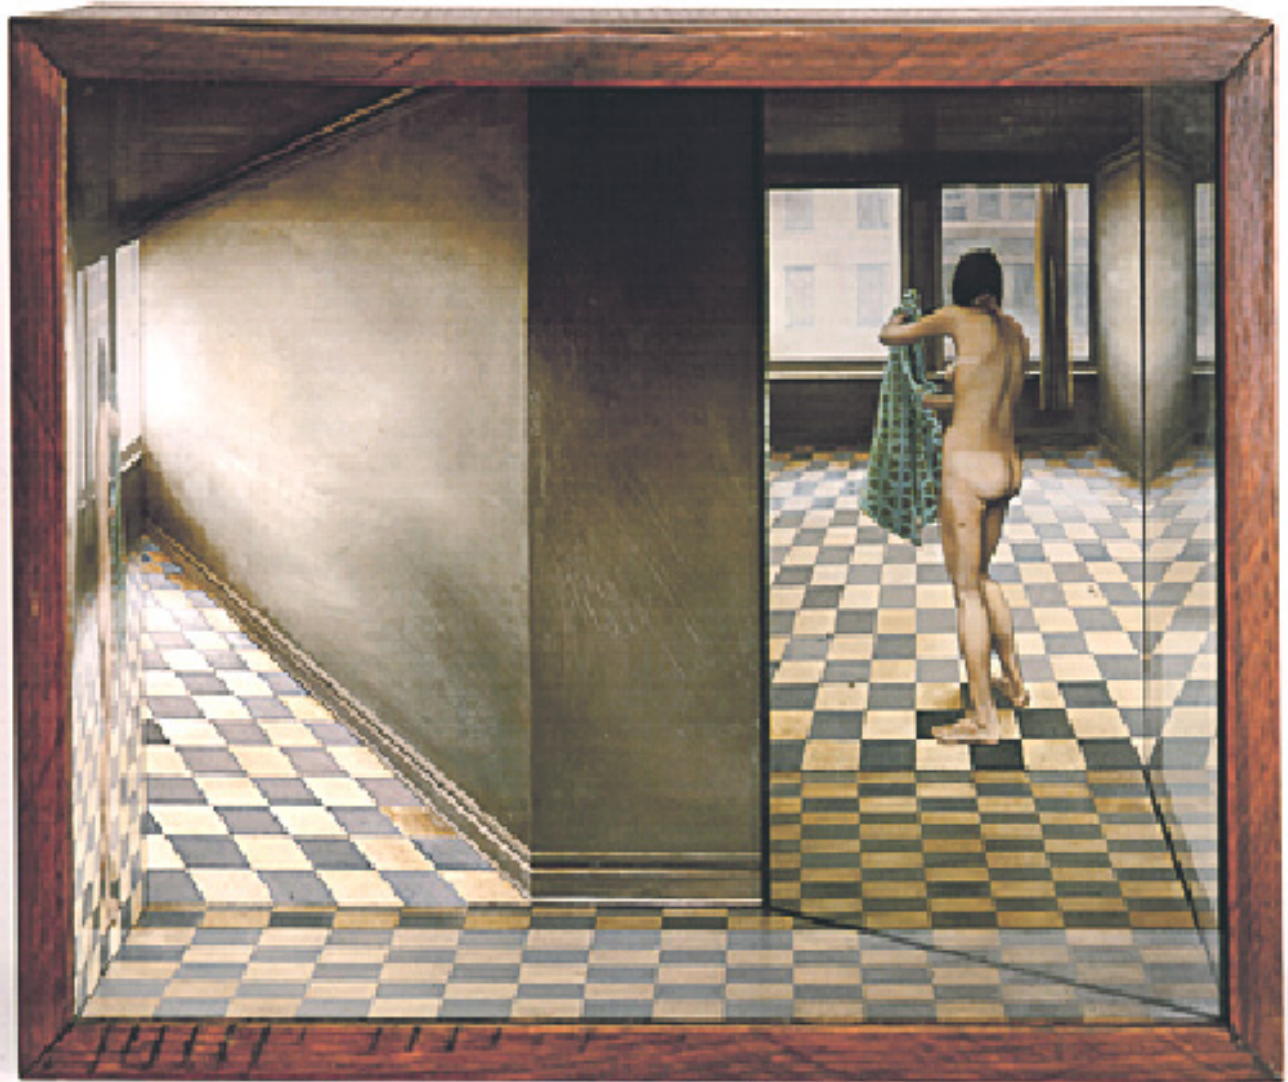

THE SEAVEST COLLECTION

William Beckman, *Diana Disrobing*, 1969

Oil on Masonite with Mirror in Wooden Box Construction, 13 7/8 x 17 5/8 x 7 1/4 in. (35.2 x 44.8 x 18.4 cm)

503