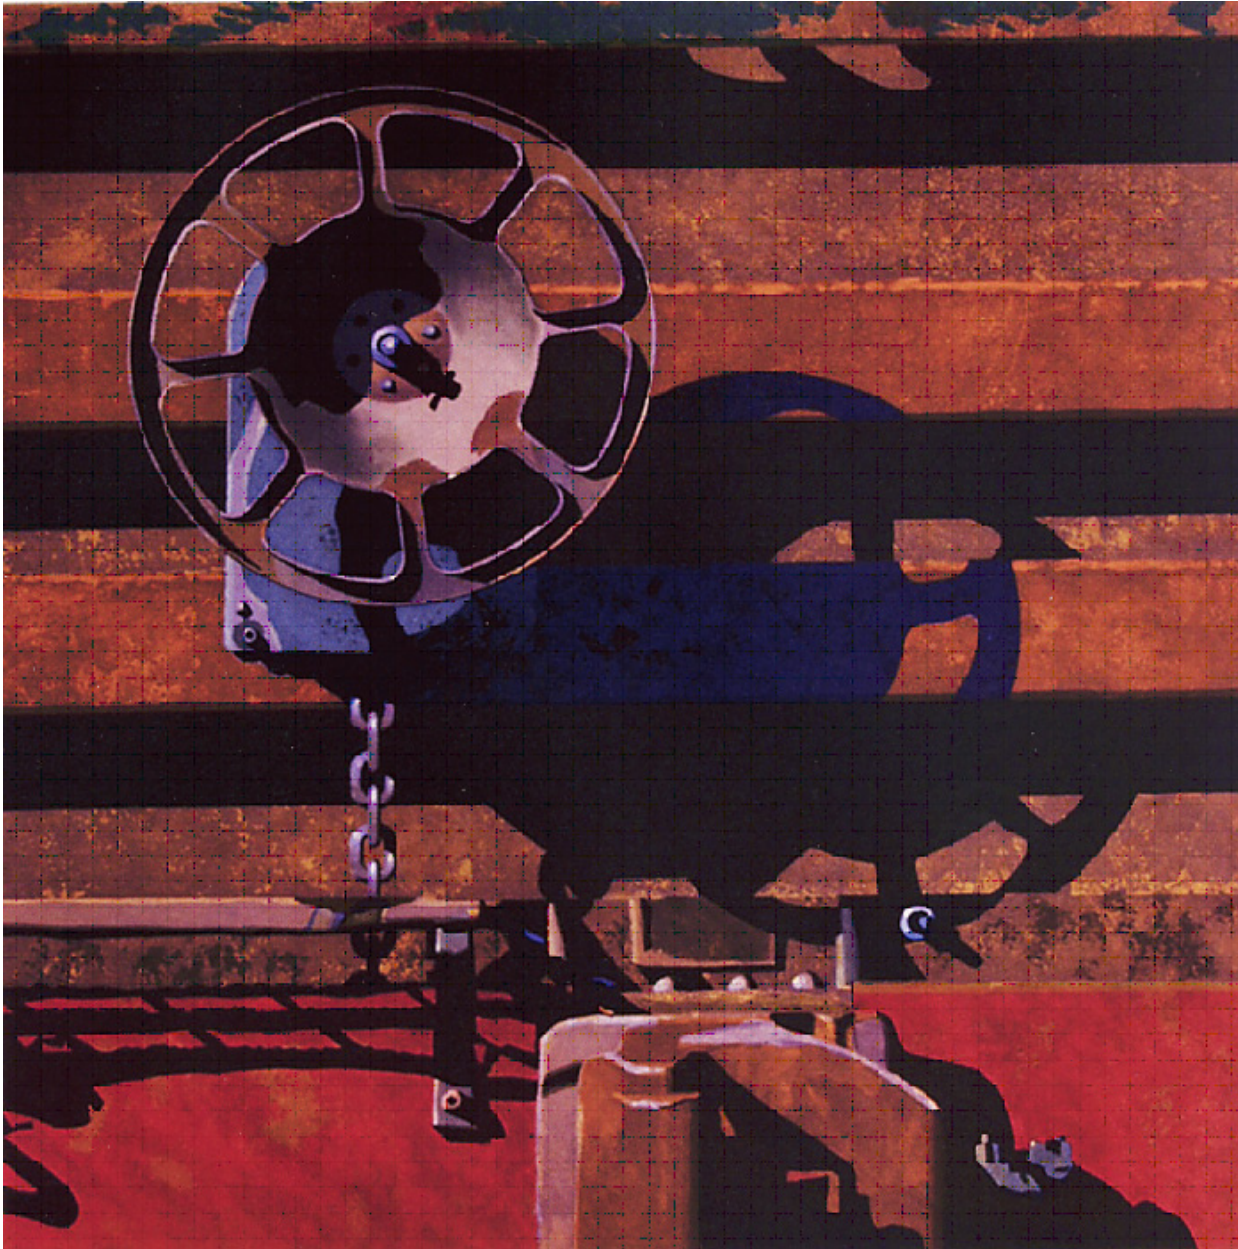

# THE SEAVEST COLLECTION

Robert Cottingham, *Rolling Stock for Leslie C.*, 1992  
Etching and Aquatint, 27 1/4 x 25 1/8 in. (69.2 x 63.8 cm)  
799