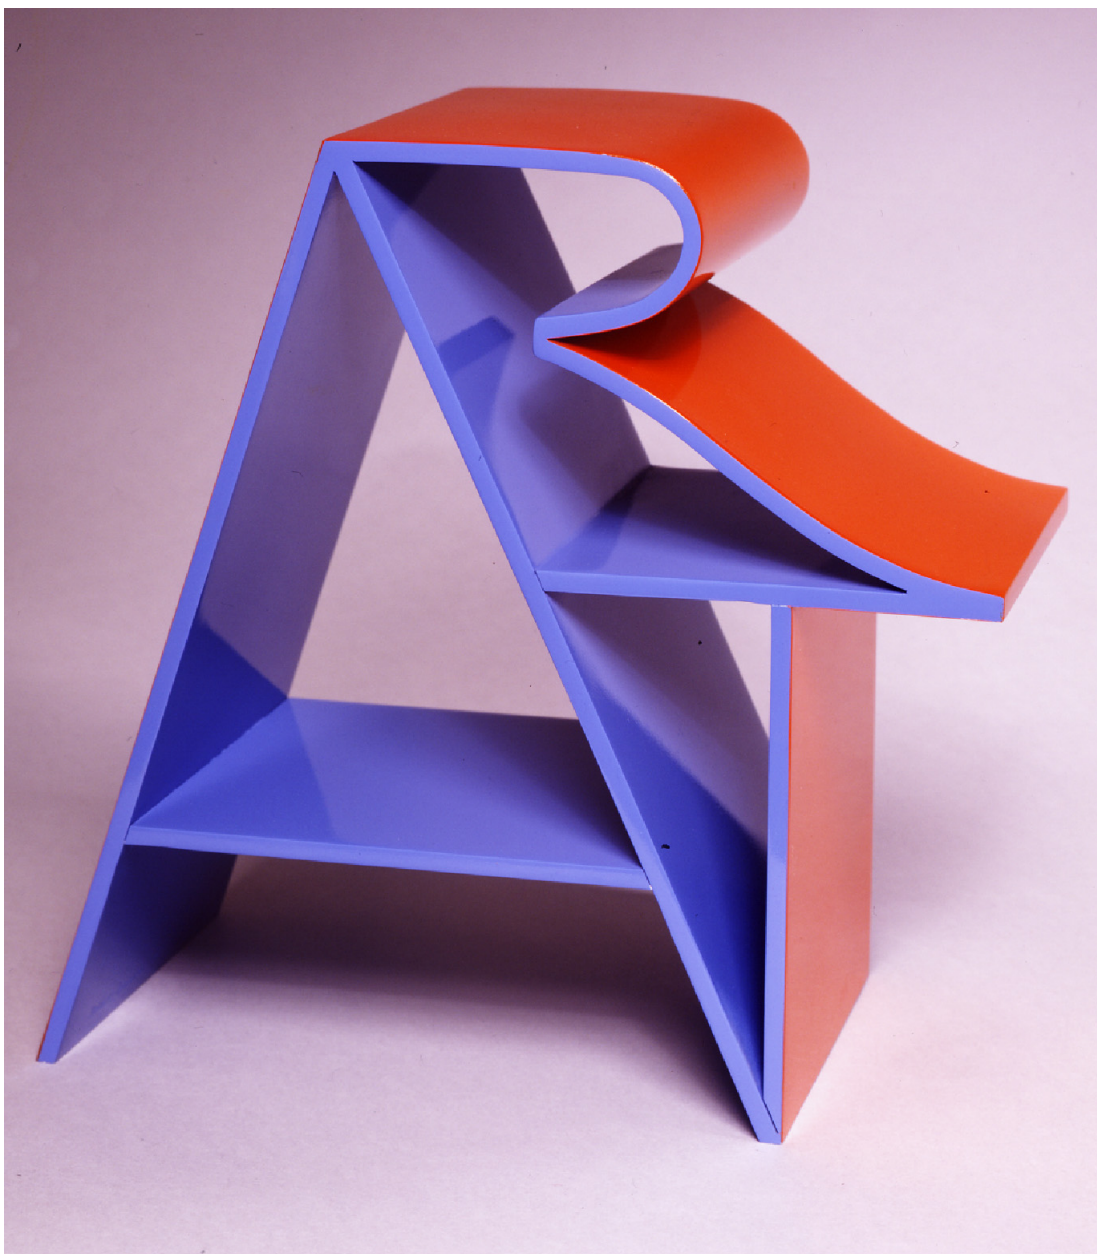

THE SEAVEST COLLECTION

Robert Indiana, *Art (ed. 3/8)*, 1972-1993
Painted Aluminum, 12 x 12 x 6 in. (30.5 x 30.5 x 15.2 cm)
813