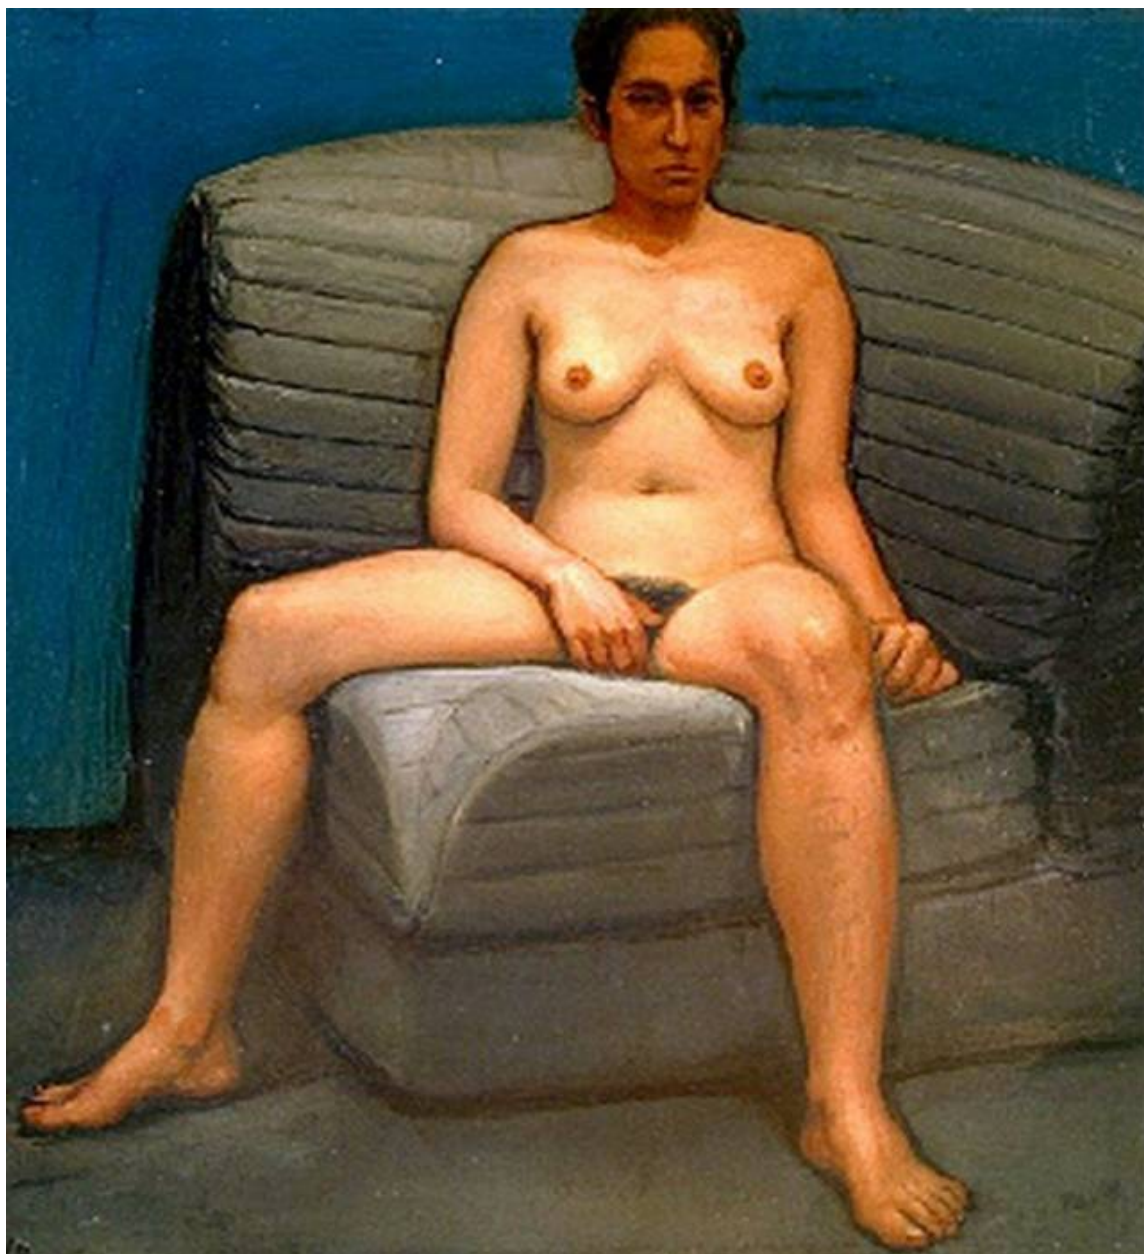

THE SEAVEST COLLECTION

William Beckman, *Study for a Classical Woman*, 1991
Oil on Panel, 15 1/2 x 14 1/4 in. (39.4 x 36.2 cm)
361