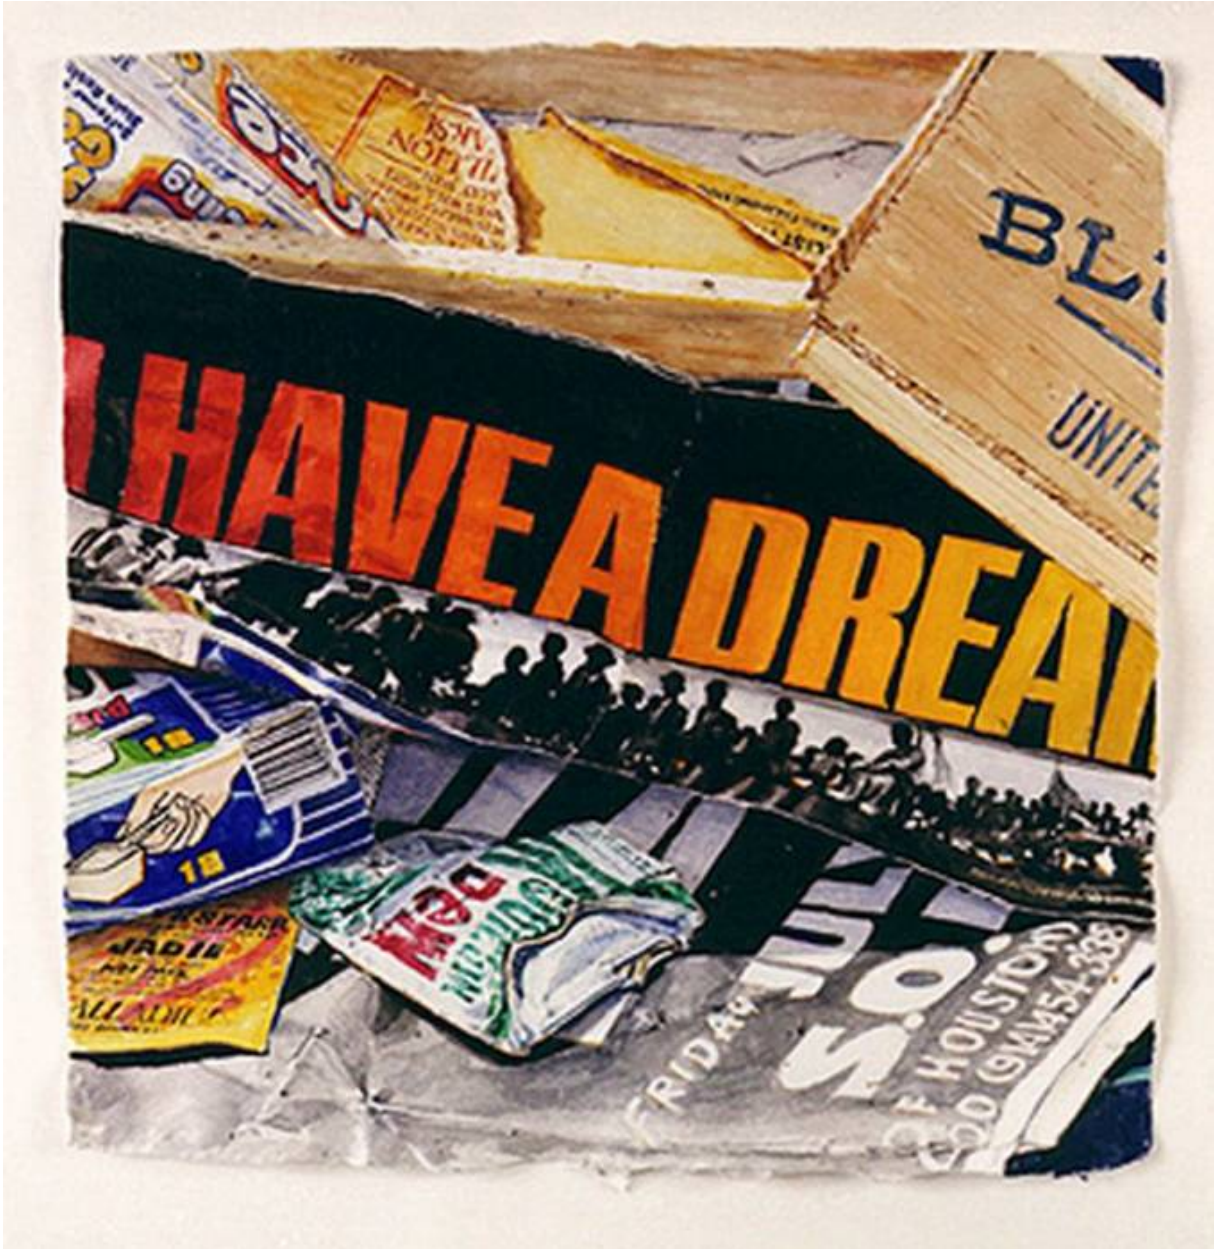

# THE SEAVEST COLLECTION

Idelle Weber, *W.C. 12. 92. (I Have A Dream)*, 1992  
Watercolor on Paper, 14 x 14 in. (35.6 x 35.6 cm)  
377