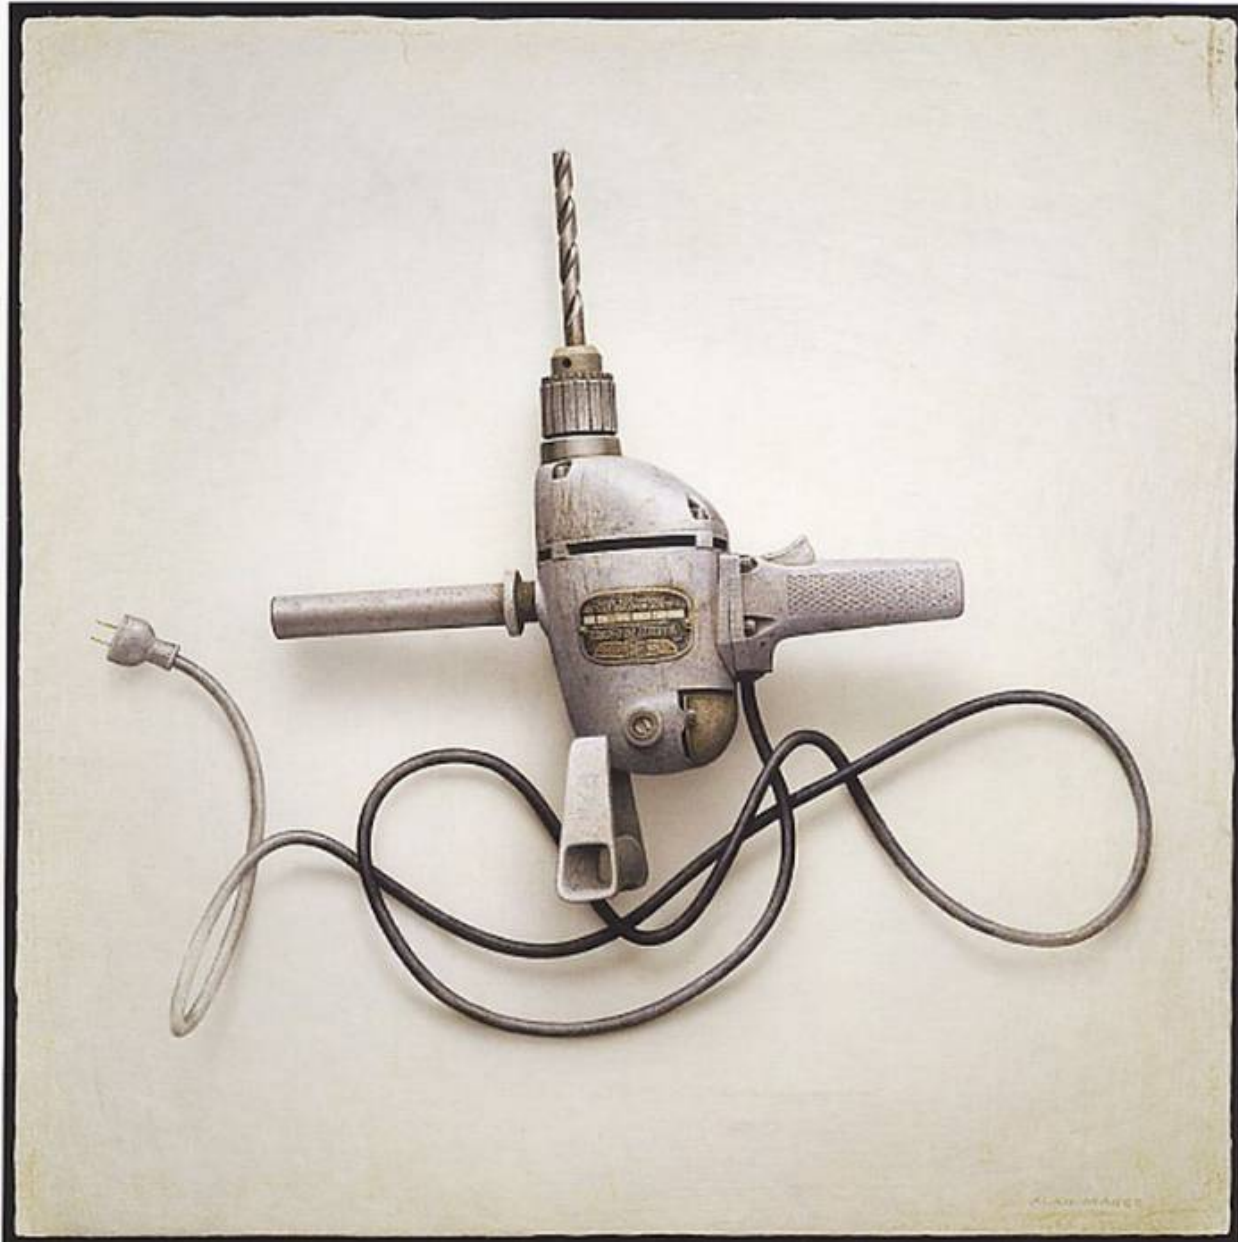

THE SEAVEST COLLECTION

Alan Magee, *Emblem*, 2000
Acrylic on Panel, 30 x 30 in. (76.2 x 76.2 cm)
855