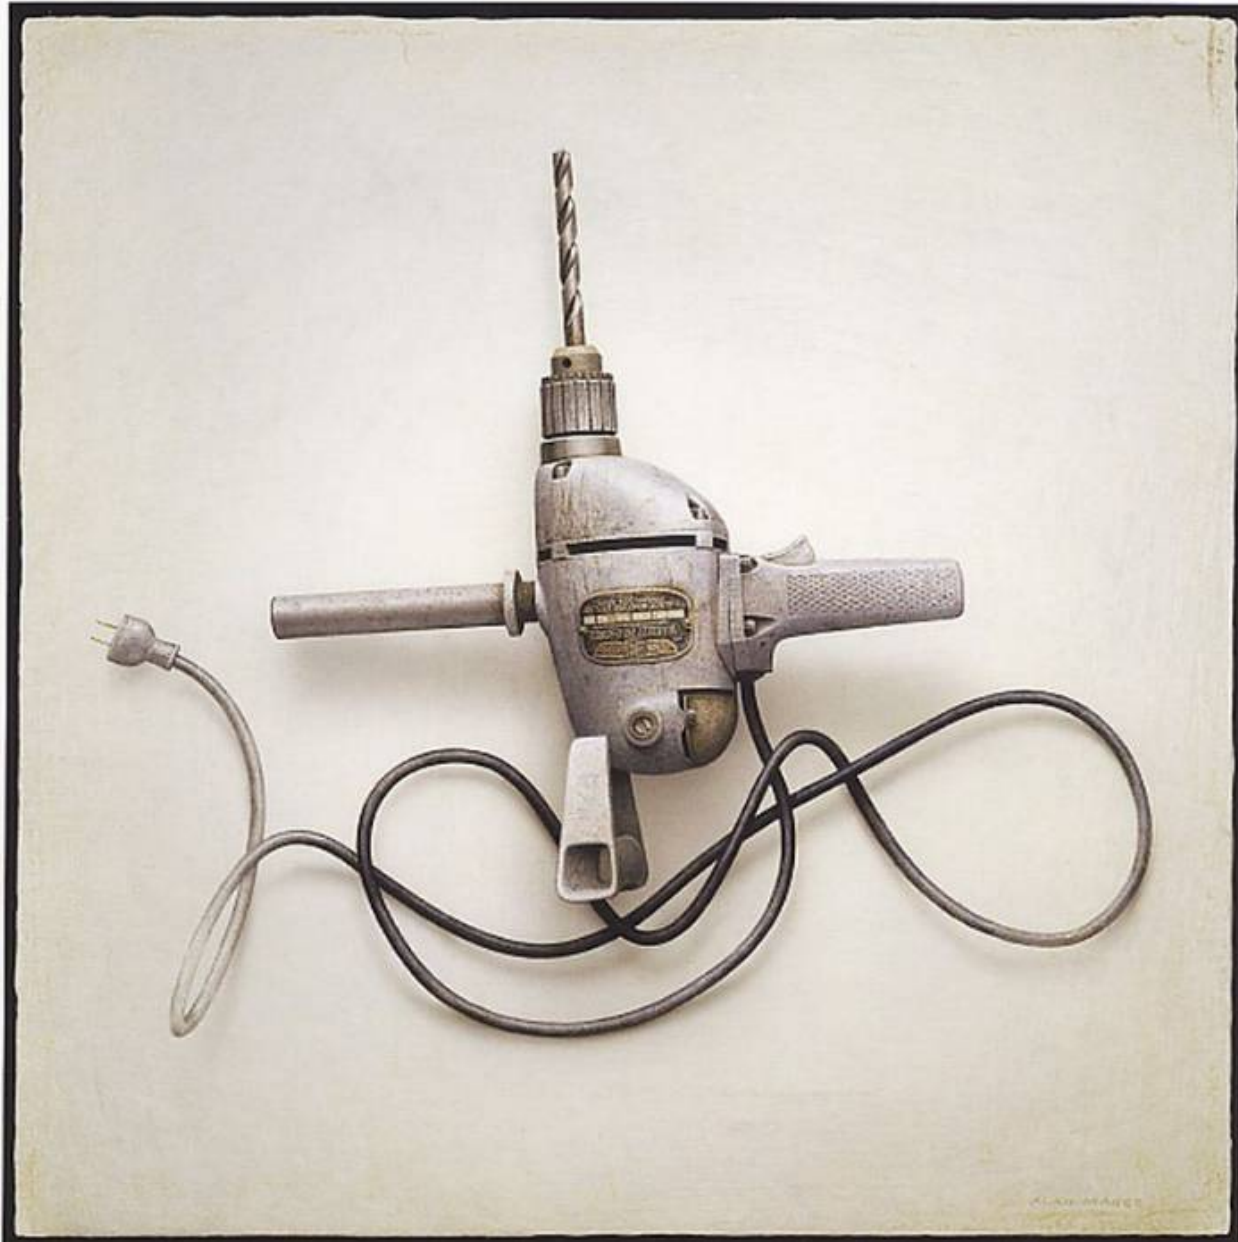

# THE SEAVEST COLLECTION

Alan Magee, *Emblem*, 2000  
Acrylic on Panel, 30 x 30 in. (76.2 x 76.2 cm)  
855