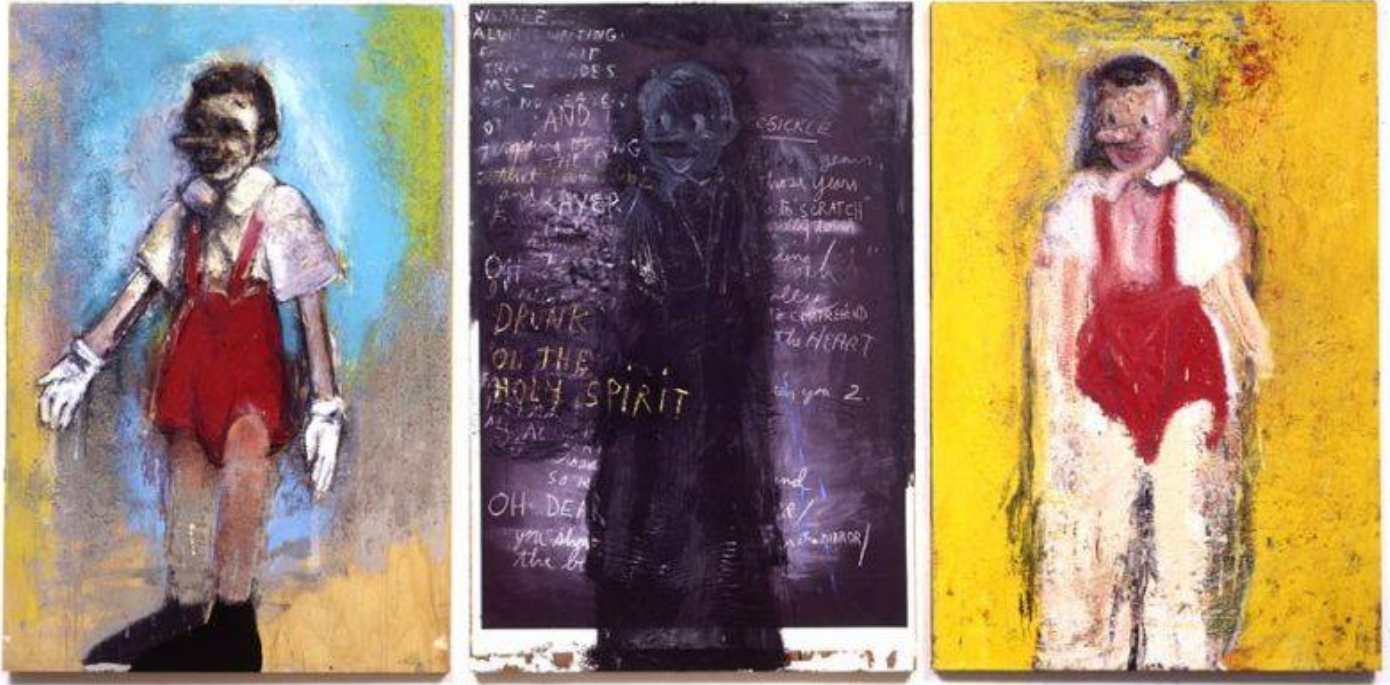

# THE SEAVEST COLLECTION

Jim Dine, *Prayer on the Mirror*, 2004

Oil on Wood with Charcoal, Pastel, Acrylic, 72 x 147 3/4 in. (182.9 x 375.3 cm)

927