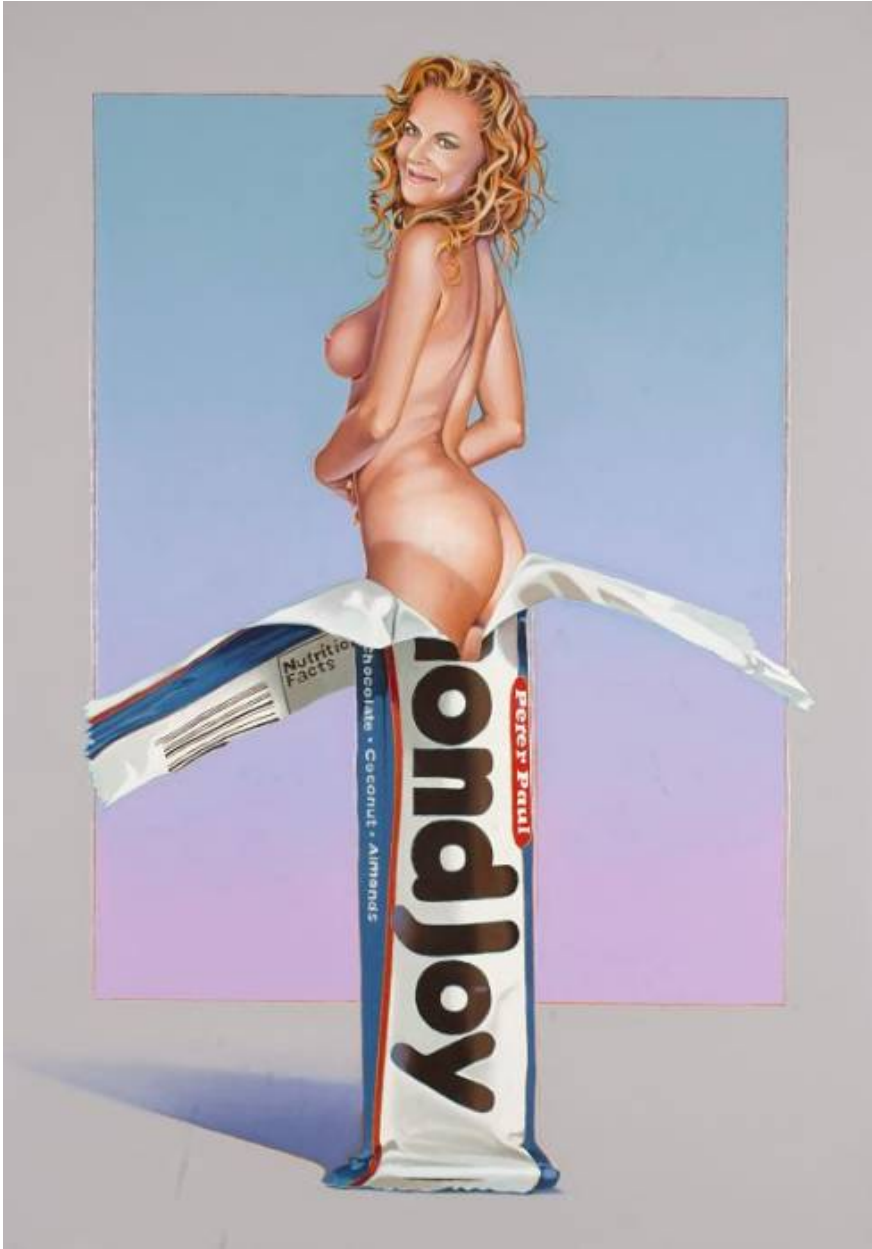

# THE SEAVEST COLLECTION

Mel Ramos, *Almond Joy: The Lost Painting of 1965, #29,*  
2002  
Oil on Canvas, 36 1/4 x 25 1/2 in. (92.1 x 64.8 cm)  
843