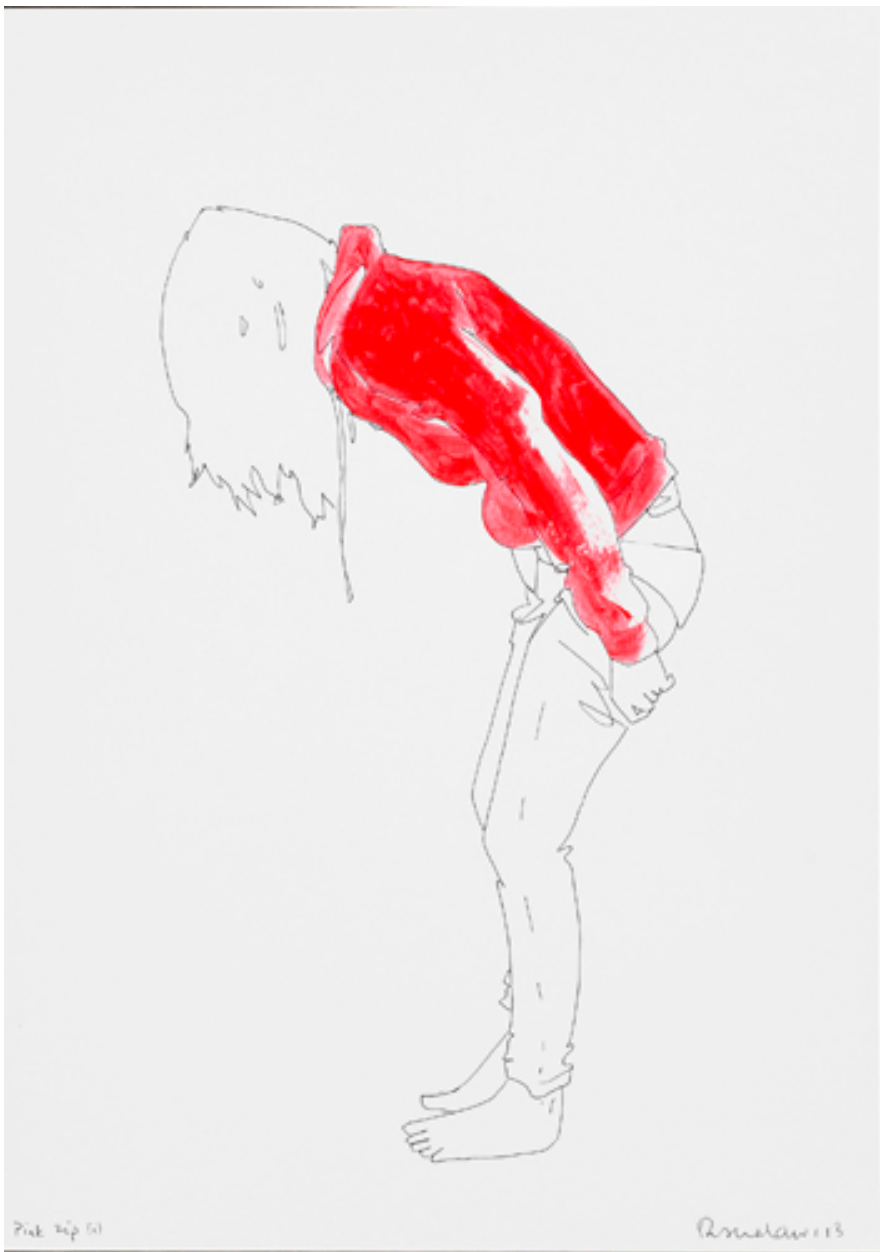

# THE SEAVEST COLLECTION

Natasha Law, *Pink Zip*, 2013  
Ink and Gloss Paint on Paper, 12 x 8 in. (30.5 x 20.3 cm)  
1306